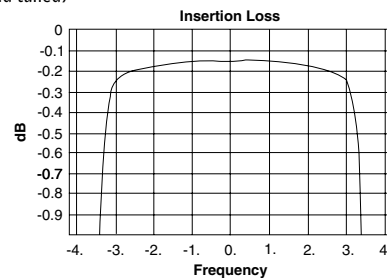

Let MYAT design a solution for you

Typical performance
(6 section, mild tuned)

You Can Depend On MYAT

If you believe, as we do, that results are worth far more than empty promises, please give us a call at 201-767-5380. Or visit our Web site: www.myat.com. We'll get you on air, on time and on budget with reliable solutions that keep you up and running.

Efficient filter solutions that save you time and money.