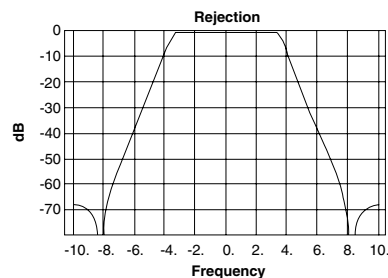

Let MYAT design a solution for you

Typical performance
(6 section, mild tuned)

You Can Depend On MYAT

If you believe, as we do, that results are worth far more than empty promises, please give us a call at 201-767-5380. Or visit our Web site: www.myat.com. We'll get you on air, on time and on budget with reliable solutions that keep you up and running.

Efficient filter solutions that save you time and money.