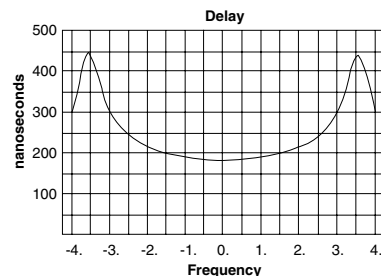

Let MYAT design a solution for you

Typical performance
(6 section, mild tuned)

You Can Depend On MYAT

If you believe, as we do, that results are worth far more than empty promises, please give us a call at 201-767-5380. Or visit our Web site: www.myat.com. We'll get you on air, on time and on budget with reliable solutions that keep you up and running.

Efficient filter solutions that save you time and money.