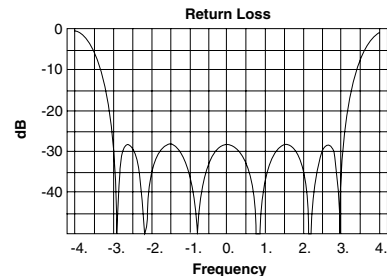

Let MYAT design a solution for you

Typical performance
(6 section, mild tuned)

You Can Depend On MYAT

If you believe, as we do, that results are worth far more than empty promises, please give us a call at 201-767-5380. Or visit our Web site: www.myat.com. We'll get you on air, on time and on budget with reliable solutions that keep you up and running.

Efficient filter solutions that save you time and money.