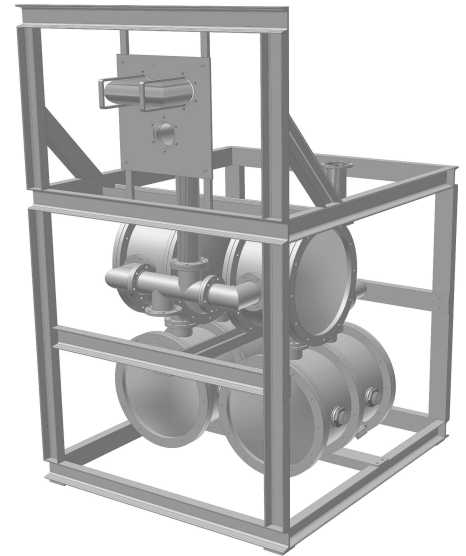

## Single Tube DTV Mask Filter

- Coaxial I/O's as specified
- Up to 35 kW average power (without fans)
- Low loss, high Q, dual TEM11 mode design, for cooler, more efficient operation
- Rejection requirements as specified, mild or sharp tuned utilizing cross coupling technology
- Aluminum construction resulting in: lighter weight, better heat conductivity, no silver plating, no fans & greater reliability
- Temperature compensated
- Compact, space-saving unitized design, floor or ceiling mount

Dimensions: 48" typ. foot print  
(varies with application)